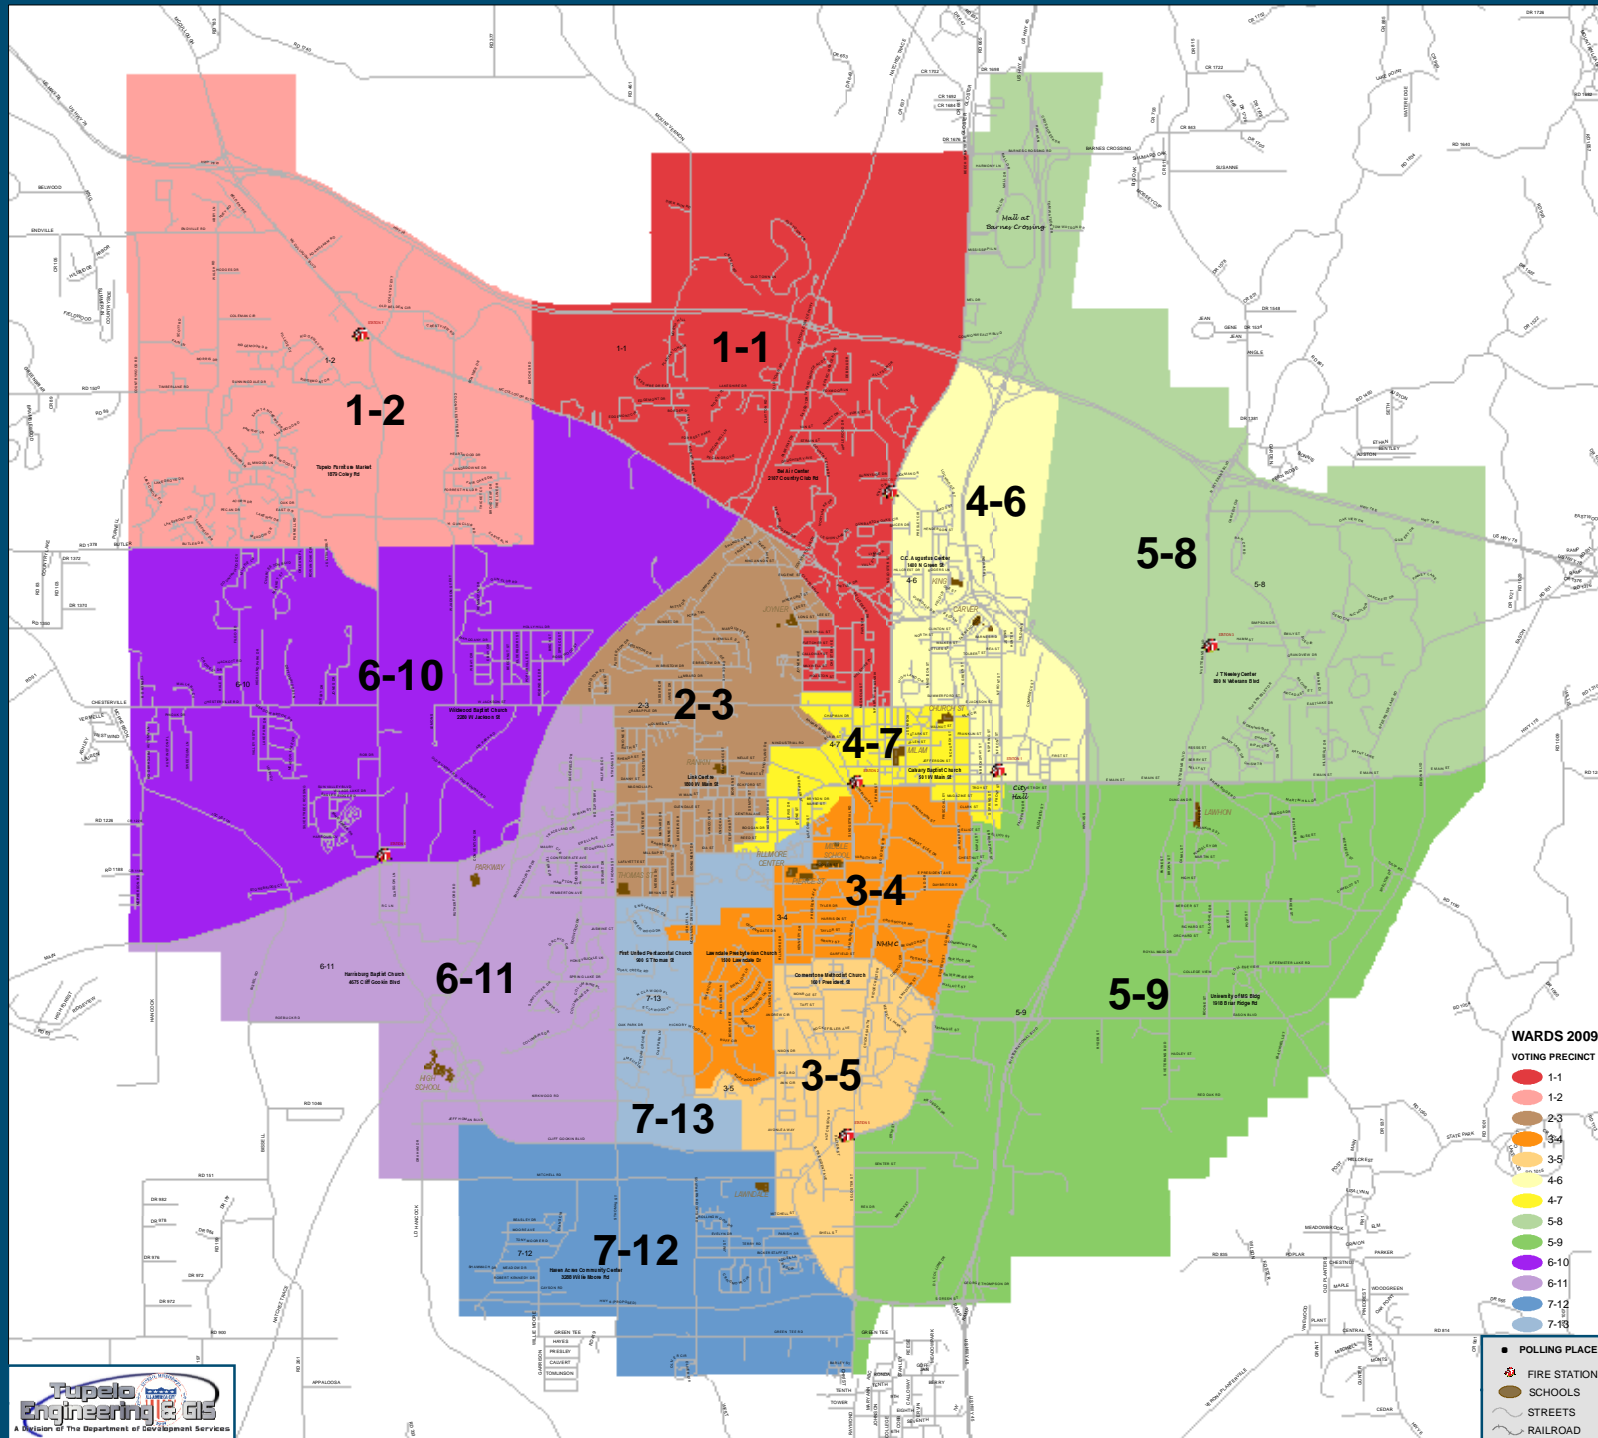

2009 CITY OF TUPELO WARDS & PRECINCTS

2009 City of Tupelo Wards, Precincts, and Polling Places are approved for the 2009 City of Tupelo City Elections.

PRINTED: March 2009

0 0.25 0.5 1 1.5 2 Miles