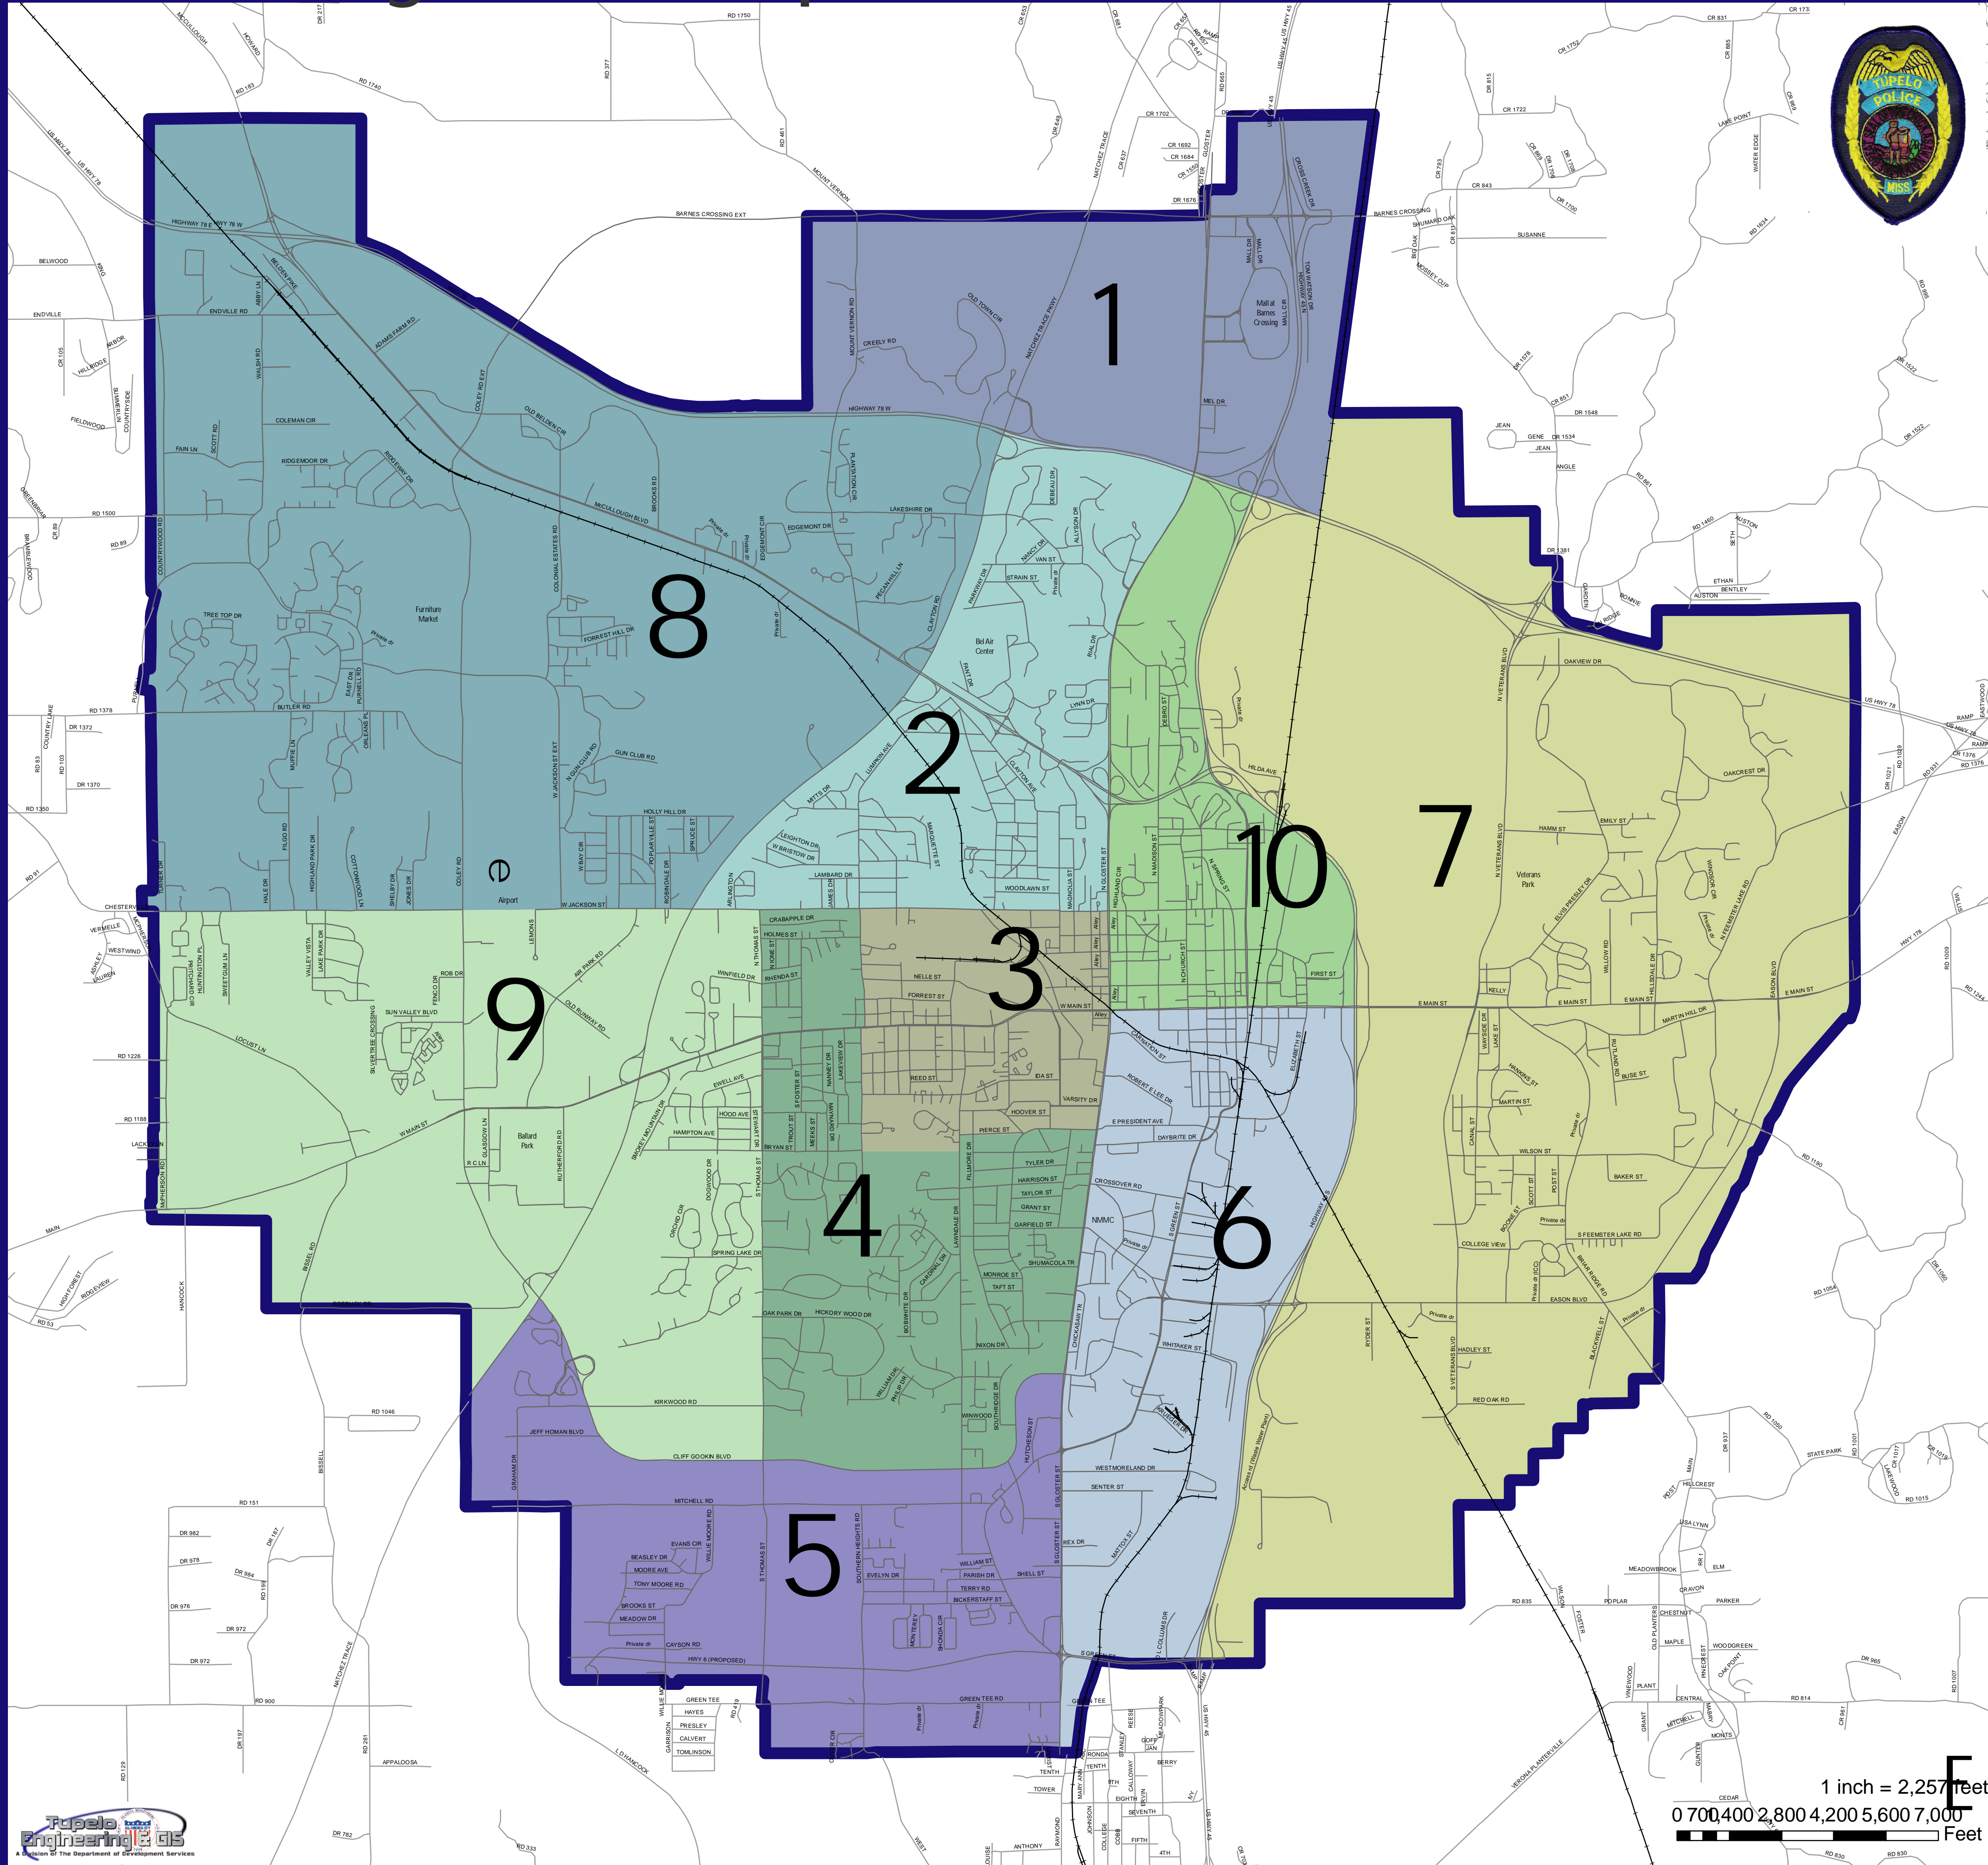

City of Tupelo Police Zones

1 inch = 2,257 Feet
0 700,400 2,800 4,200 5,600 7,000 Feet